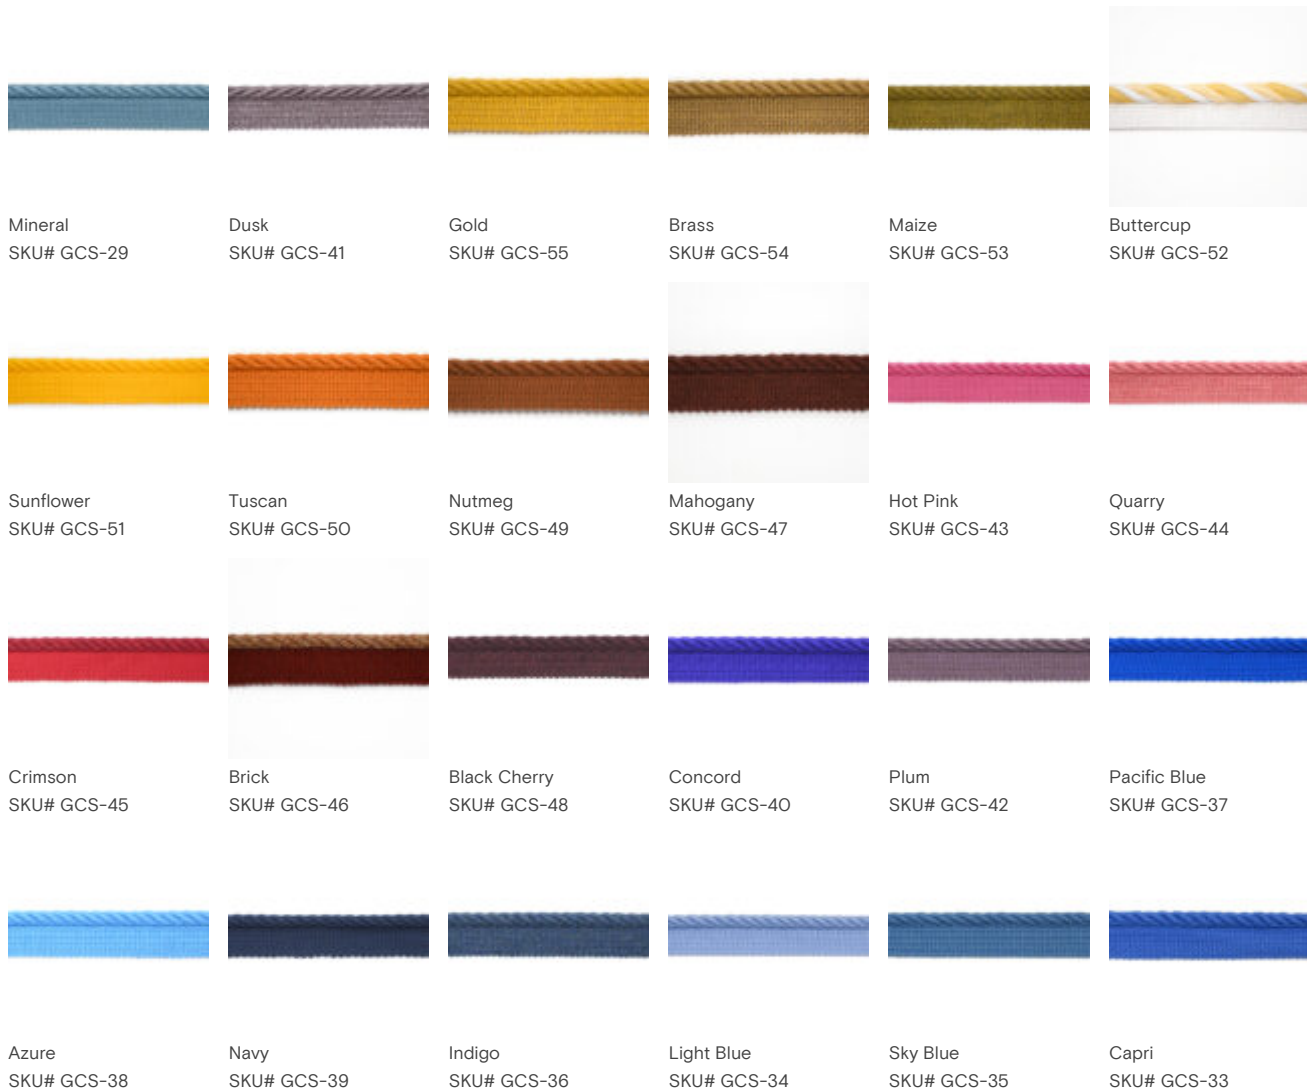

Sunfast Acrylic Cording 1/4" Mineral | #GCS-29

Specs

SKU# GCS-29

Color Family Yellow, Red, Purple, Blue, Green, Spa, White, Black, Taupe, Beige, Brown, Gray, Cream

End Use Indoor

Status Active

Width 1/4"

Content 100% Solution Dyed Acrylic

Cleaning Code SW - Bleach Cleanable

Fabric Style Cording

Collection Classic Trims

Colorways