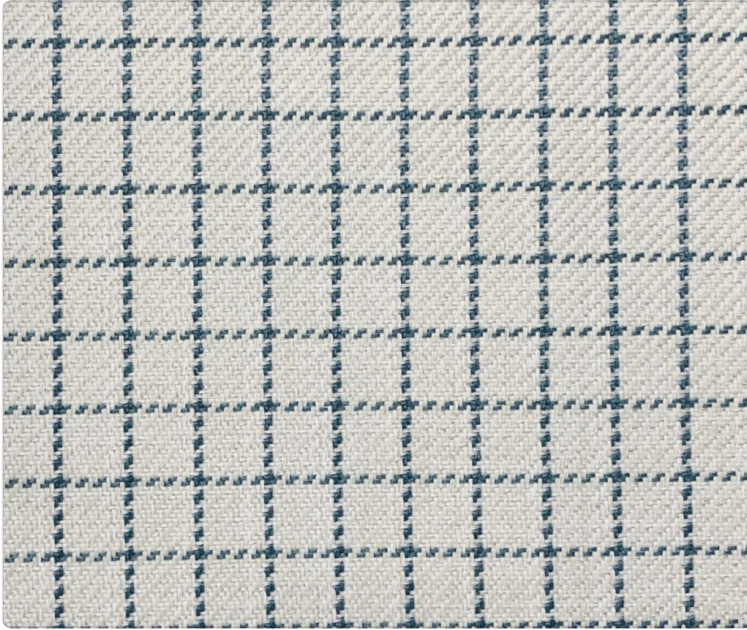

Amalfi Ebony | #9091

Specs

SKU# 9091

Color Family Black , Blue

End Use Indoor

Status Active

Width 55"

Content 84% Polypropylene, 16% Polyester

Repeat H: 1" x V" 1"

Finish None

Fire Code Cal 117-2013

Durability 30,000 Double Rubs

Cleaning Code SW - Bleach Cleanable

Fabric Style Check / Plaid

Collection Lusso

Fabric Grade A

Colorways

Ebony
SKU# 9091

Lagoon
SKU# 9090